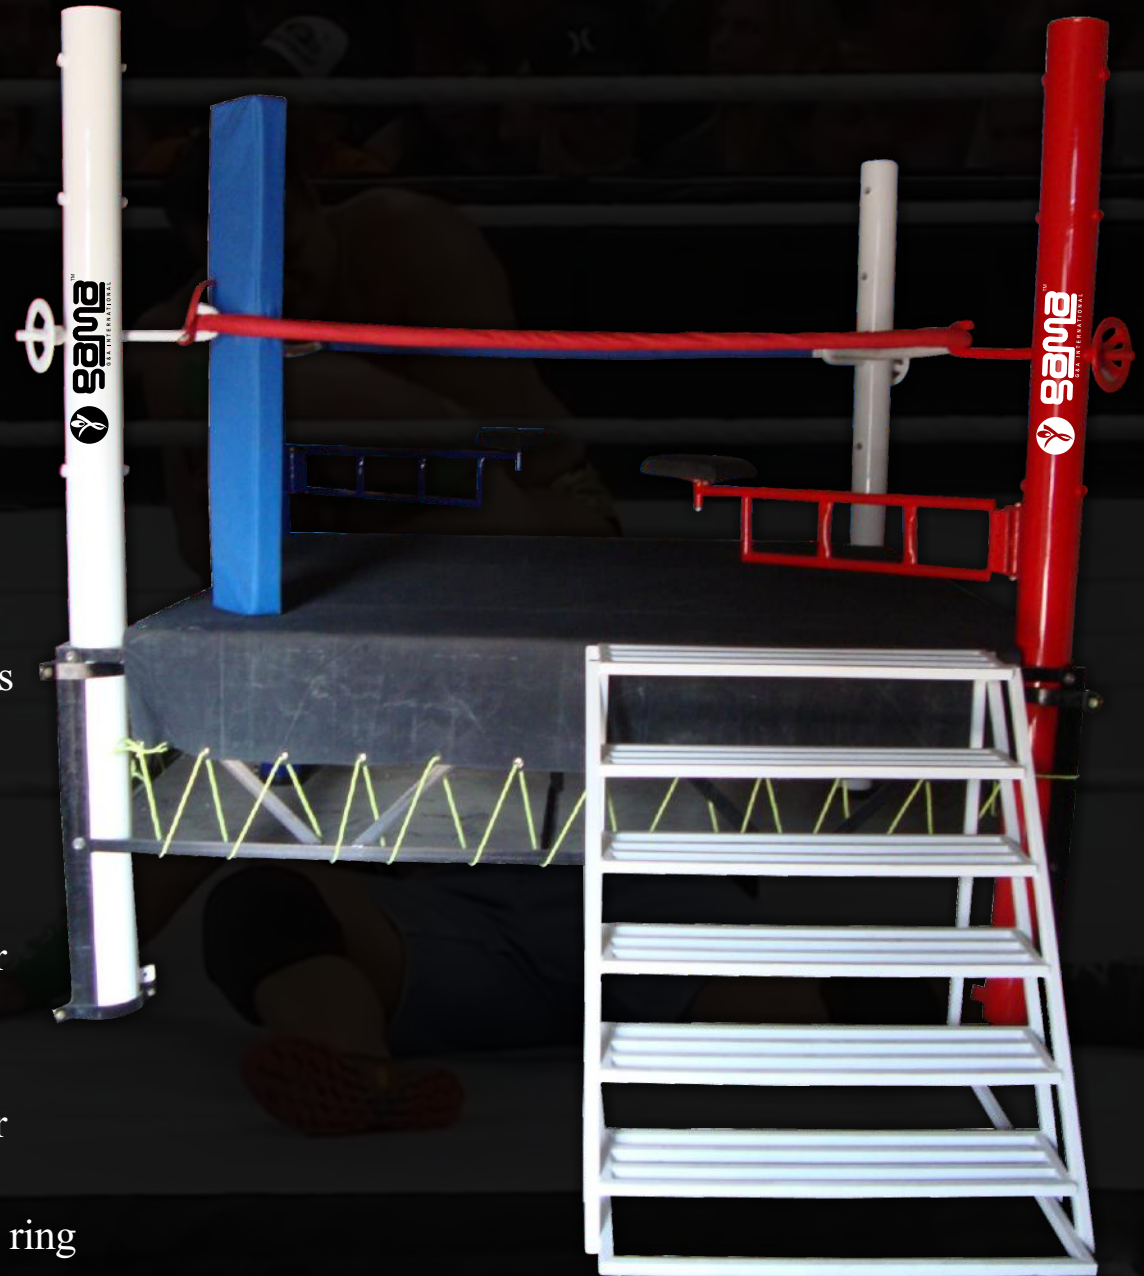

Boxing Ring

GABE-0013 Podium Boxing Ring

Features :

- Total area : 24 ft x 24ft from corner poles.
- Playing area : 20ft x 20ft from rope to rope.
- Height of ring is 1 mtr from ground level.
- Four ropes 3.5” thick covered with synthetic cover in white, blue and red colour.
- Corner poles made of 4” pipe in white, blue and red colour.
- Laminated waterproof wooden planks of 8' x 3' x 1.25” thickness are used on the top of six tables. These planks make level of the floor equal & nice.
- Total Wooden floor is covered with 3/4”. Expanded polythene foam. Then this foam is covered with waterproof canvas cover.
- Four protection corner padding are used to cover corner poles.
- All four corner poles are attached with cross link tensioned wires with coup line tightener with each other diagonally.
- Funnel, Tube, three stairs, basket etc. are provided with ring

GABE-0014 Floor Boxing Ring

- Size of the ring is 6 x 6 mtr.
- Floor pipe/tubing consists of 2" square tubing with side support.
- Rope shall be 25 mm.
- Corner pipes are made of round pipe of dia 59 mm.
- Padding shall be 4" bend type.
- Floor boxing ring includes 4 Ropes on four sides, 4 padding, 4 corner poles, sixteen hooks/tighteners, spacers and two seats.